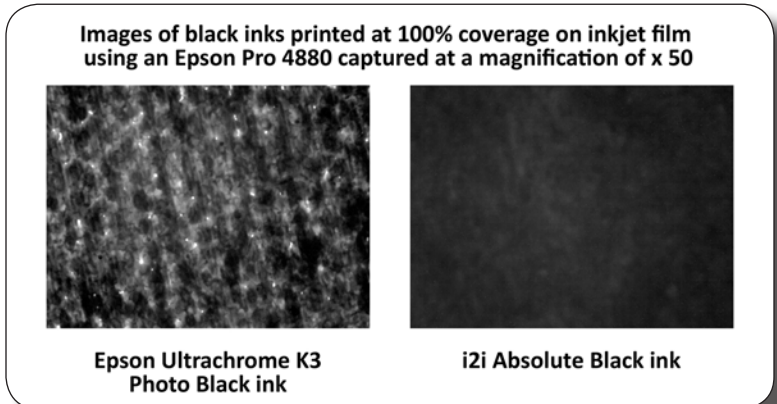

- **High density dye black inks for better light blocking.**
- **Low cost, clear inks for non-active ink channels.**
- **Screens can be burned longer for better polymer curing.**
- **Faster printing compared to pigment inks.**
- **Increased scratch resistance.**
- **Inks available in cartridges and bulk.**
- **Cost effective, high quality film for both dye and pigment inks.**
- **Bulk ink feed systems available to reduce costs.**

Using an Epson inkjet printer as an image setter to print onto clear film has become the standard method of making screen positives in the screen printing industry. The small dot size that these machines produce, and the ability to print at high resolution provides an ideal way to make high quality color separations at a low cost compared to traditional photo chemistry or thermal print methods. However, the original pigment inks provided by Epson are not ideally suited to the screen positive process, providing poor light blocking performance and they can easily scratch off during the screen exposure process. This has now all changed with the introduction of the i2i Absolute Black ink and film products from Ink2image.

i2i Absolute Black Dye ink